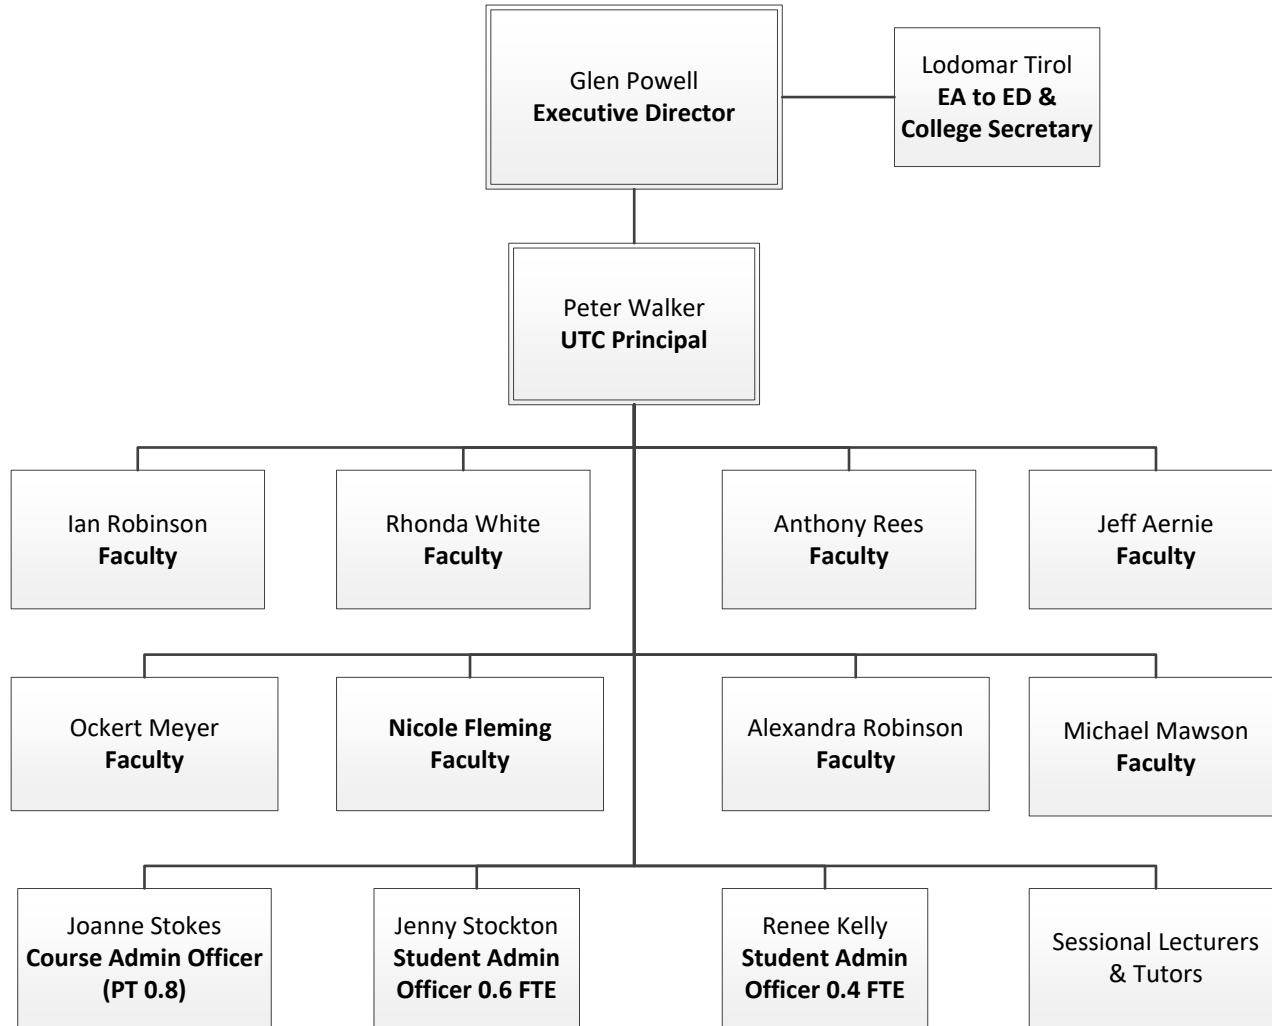

**uniting
church**
in Australia,
Synod of NSW & ACT

ORGANISATION CHART
UNITING MISSION & EDUCATION
FEBRUARY 2020

UME LEADERSHIP TEAM & DIRECT REPORTS

MISSION ENABLEMENT

UNITED THEOLOGICAL COLLEGE

VITAL LEADERSHIP TEAM