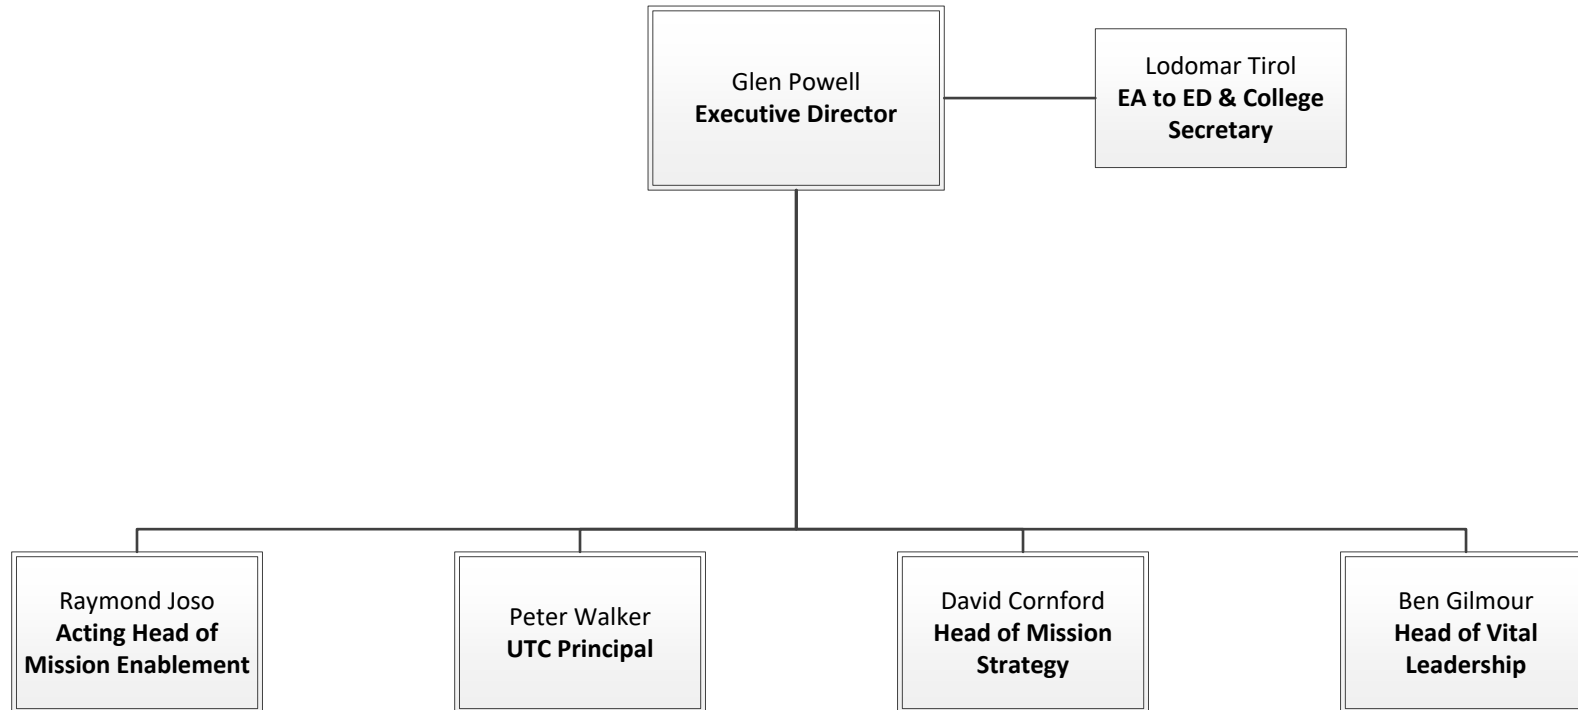

**uniting
church**
in Australia,
Synod of NSW & ACT

ORGANISATION CHART
UNITING MISSION & EDUCATION
FEBRUARY 2020

UME LEADERSHIP TEAM & DIRECT REPORTS

MISSION ENABLEMENT

UNITED THEOLOGICAL COLLEGE

VITAL LEADERSHIP TEAM