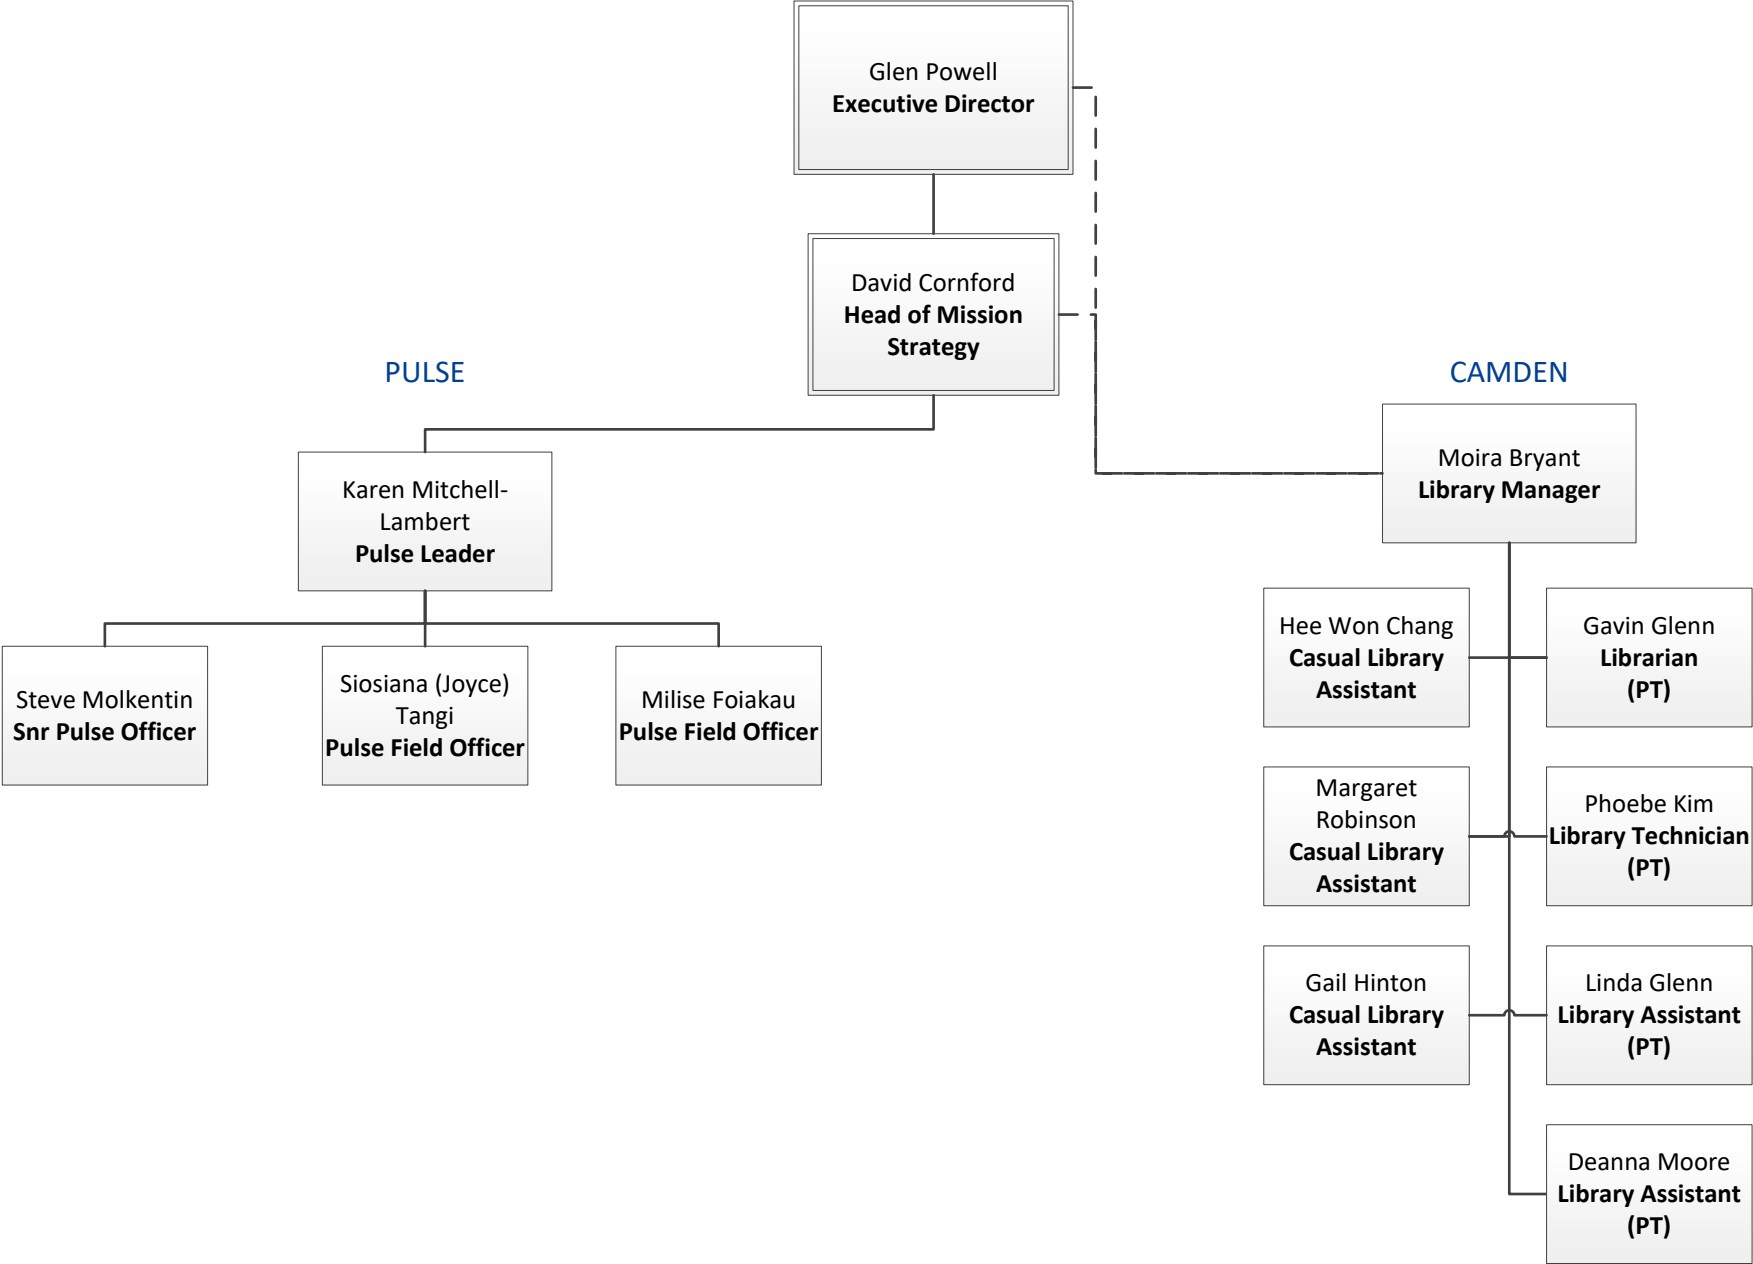

MISSION STRATEGY TEAM