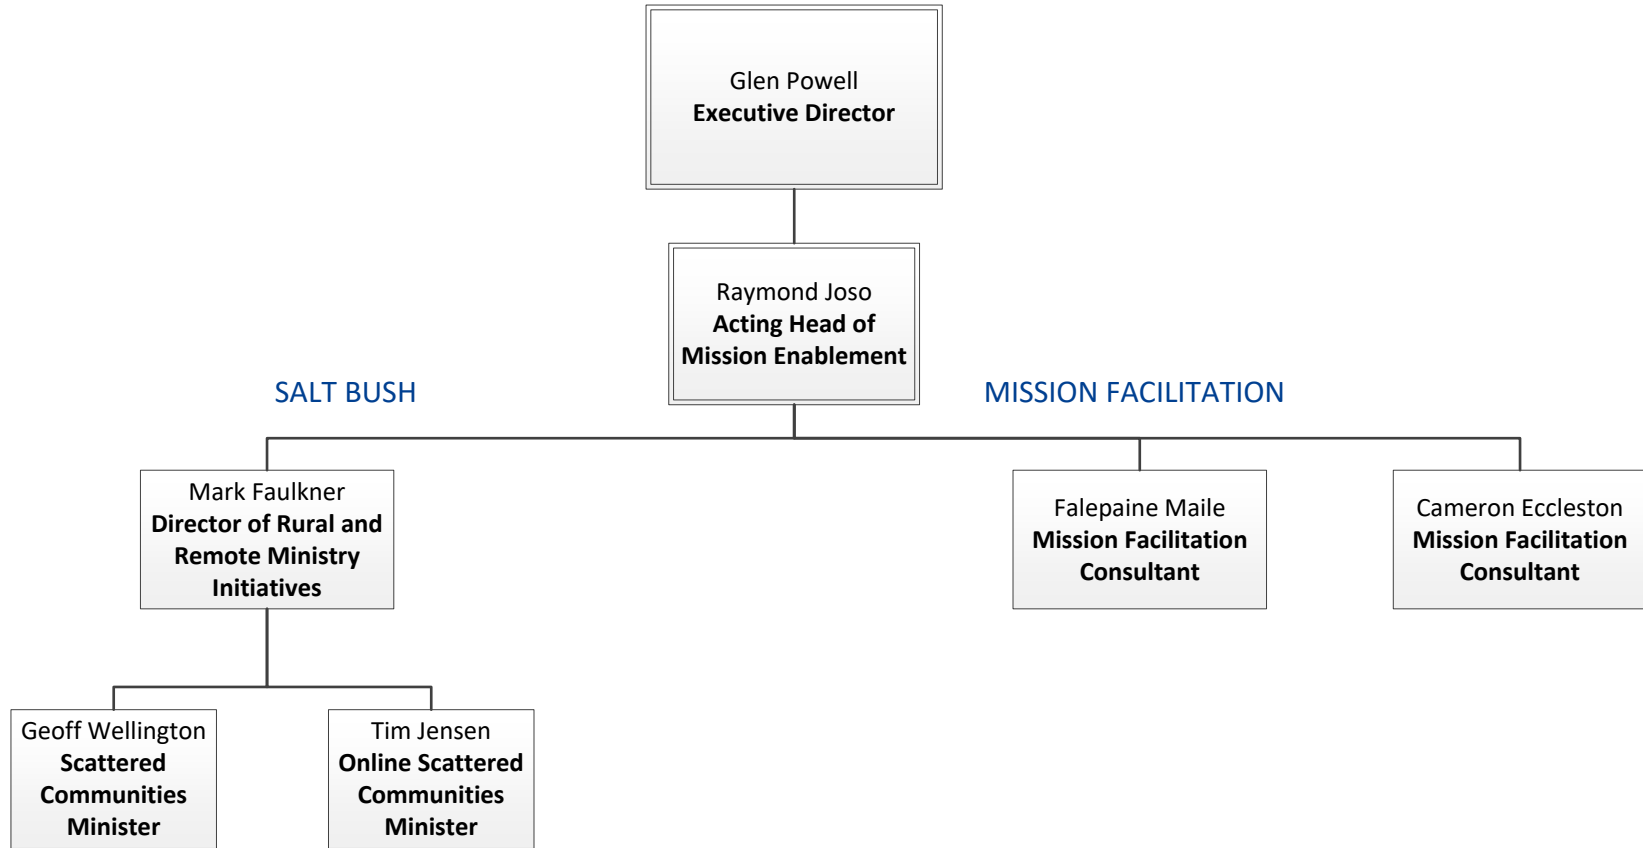

**uniting
church**
in Australia,
Synod of NSW & ACT

ORGANISATION CHART
UNITING MISSION & EDUCATION
FEBRUARY 2020

UME LEADERSHIP TEAM & DIRECT REPORTS

MISSION ENABLEMENT

UNITED THEOLOGICAL COLLEGE

VITAL LEADERSHIP TEAM