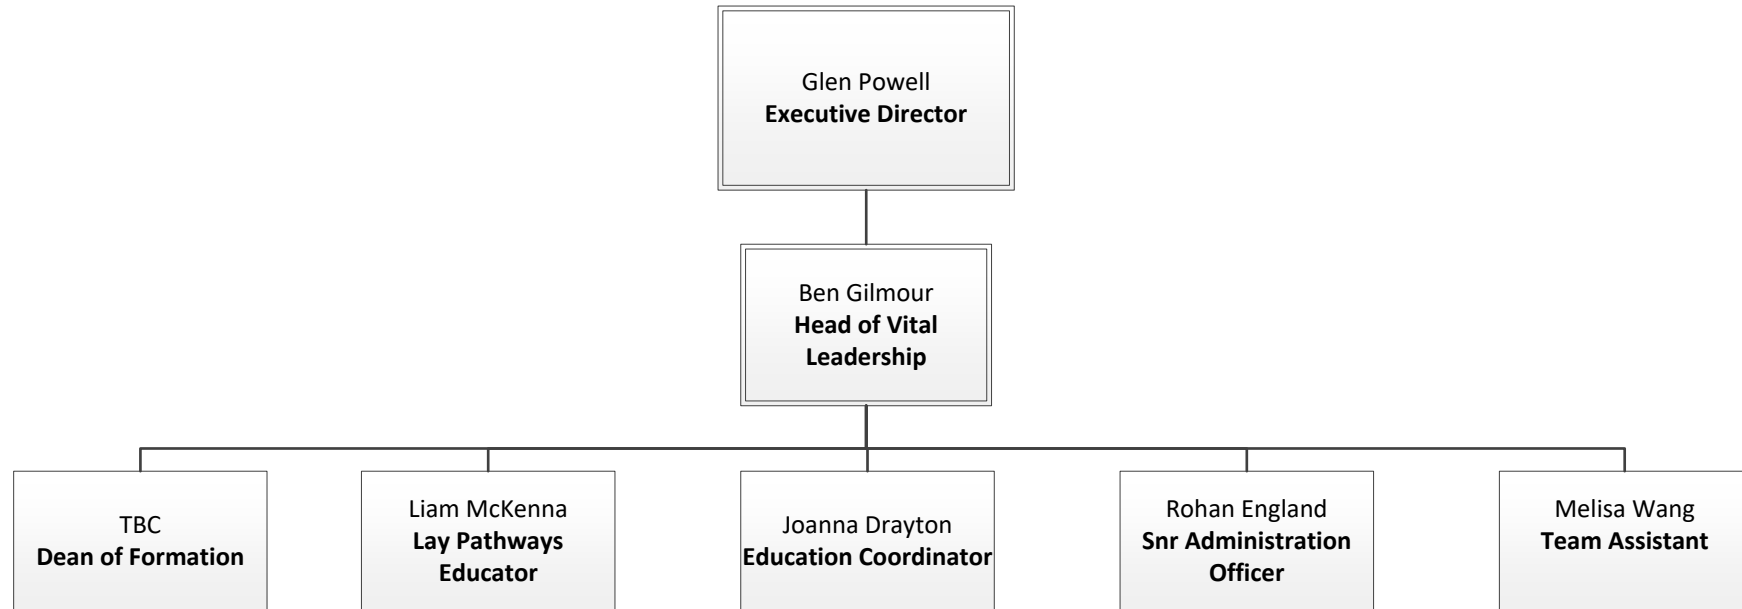

**uniting
church**
in Australia,
Synod of NSW & ACT

ORGANISATION CHART
UNITING MISSION & EDUCATION
FEBRUARY 2020

UME LEADERSHIP TEAM & DIRECT REPORTS

MISSION ENABLEMENT

UNITED THEOLOGICAL COLLEGE

VITAL LEADERSHIP TEAM